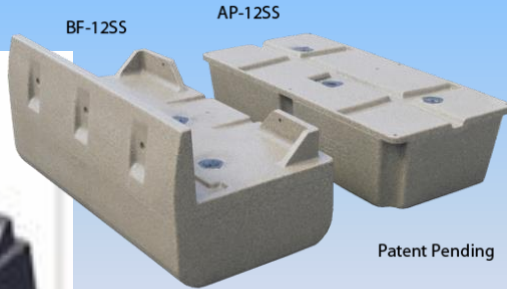

# Floats

**AP-8**

**AP-12**

**AP-16**

**BF-12**

Patent Pending

Model	Floatation (lbs)	Retail List
AP-8	250	\$135.00
AP-12	400	\$155.00
AP-16	510	\$195.00
BF-12	430	\$205.00
BF-12 SS	430	\$250.00
AP-12 SS	400	\$195.00