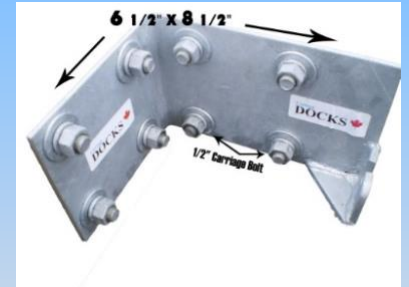

# Hardware

Model	Description	Includes	Retail List
CBWP	6 1/2" x 6 1/2"	Carriage Bolt Pkg	\$26.00
CABWP	6 1/2" x 8 1/2"	Carriage Bolt Pkg	\$29.00
HWP	HD Silent Hinge	Carriage Bolt Pkg	\$55.00
BP	Backing Plate		\$12.00
KD 100 MP	HD MUD PAD 12" x 12"		\$35.00