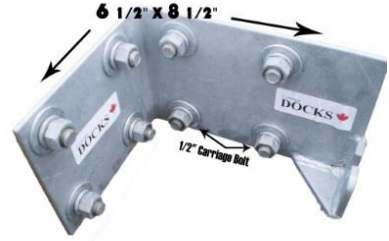

Kayak Racks

Description	Retail List
Kayak Rack	\$139.00

Dock Cleats

Model	Description	Retail List
D1Cs	Low Profile	\$35.00

PIPE & BRACKET

Model	Description	Retail List
P-GAL	Hot Dipped Galvanized	\$7.75/foot
PB-1	Pole Bracket	\$22.00

HEAVY DUTY!
1/8" Wall x 1 7/8" Pipe

Hardware

Mud pads - \$35

Model	Description	Includes	Retail List
CBWP	6 1/2" x 6 1/2"	Carriage Bolt Pkg	\$30.00
CABWP	6 1/2" x 8 1/2"	Carriage Bolt Pkg	\$33.00
HWP	HD Silent Hinge	Carriage Bolt Pkg	\$55.00
BP	Backing Plate		\$12.00