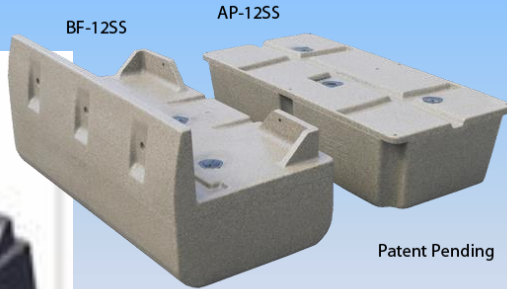

Floats

AP-8

AP-12

AP-16

BF-12

Patent Pending

Model	Floatation (lbs)	Retail List
AP-8	250	\$135.00
AP-12	400	\$155.00
AP-16	510	\$195.00
BF-12	430	\$205.00
BF-12 SS	430	\$250.00
AP-12 SS	400	\$205.00

Wheel Float

Model	Floatation (lbs)	Retail List
WF-18	575	\$395

Ladders

Model
DL4
Description
4-Step
Retail List
\$300

Model
DL5
Description
5-Step
Retail List
\$350

Model
LADA4
Description
4-Step Alum.
Retail List
\$275.00

Both Techstar ladders are available in granite grey and sandstone

Dock Bumpers

Model	Description	Retail List
BB 9 SS/GG	47.5" x 9" x 3"	\$60.00
BB 7 SS/GG	47.5" x 7" x 3"	\$50.00
HPBB	Heavy P Beige	\$6.50
BCB	Beige Corner	\$30.00
SWB	Standard White	\$6.20/ft.
WCB	White Corner	\$30.00